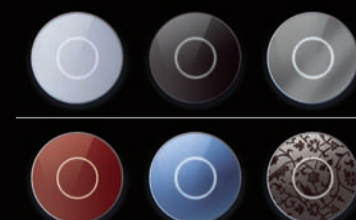

## tacto

100%  
scale

- Touch sensitive
- Low voltage open collector output
- Illuminated led in the dark

## mona

100%  
scale

- Touch sensitive
- Low voltage open collector output
- Customisable cover
- Illuminated in the dark

Examples of customized versions  
Whatever your colour... We deliver.

Whatever  
your mood ...