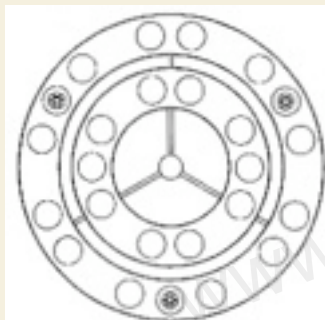

April 2010

News 2010 / Leuchten

HL2548

Hängeleuchte Eisen geölt
Suspension Lamp Iron oiled
8 X E27 (Empfehlung/recommendation:
Osram 28W Energy Saver)
4 X 4,2W LED
8 X Glas NR285
Ø 1000mm/39"
Höhe/Height: 363mm/14"

HL2560

Hängeleuchte / Suspension Lamp
Finish: old black
25 X E-27 (Empf./recommendation:
Osram 28W Energy Saver)
3 X GU10 (Empf./recommend.: 5W LED)
Ø 1000mm/39"
Höhe/Height: 1020mm/40"

HL2560