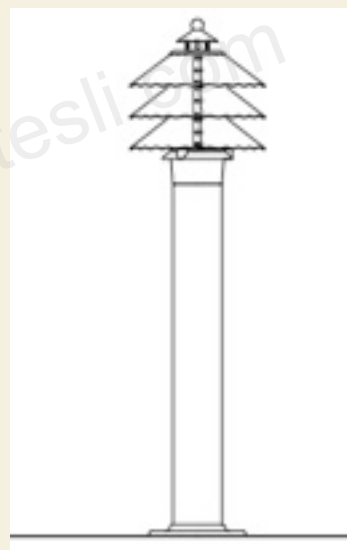

Gewicht/weight: 3Kg

Ø: 130mm 5"

Ausladung/Dist. to wall: 137mm/5"

1 X GU10 (Empf./recommend.: 5W LED)

ST2553

ST2549

ST2554**Strahler** Schmiedeeisen**Spot** wrought iron

finish: patina

Gewicht/weight: 2Kg

Ø: 140mm 5,5"

Ausladung/Dist. to wall: 120mm/4,5"

1 X GU10 (Empf./recommend.: 5W LED)

ST2554

News 2010 / Außenleuchten

**AL6764**

Pollerleuchte Stahl, feuerverzinkt
Post Lamp steel, hot dip galvanized
finish: patina

Höhe/Height: 1045mm/41"

Ø 265mm/10,5"

1 X E27 (Empfehlung/recommendation:
Osram 28W Energy Saver)

AL6764

AL6766

Fahrradladestation Stahl, feuerverzinkt
Charger Station for Bicycles steel, hot
dip galvanized
finish: patina

Höhe/Height: 1430mm/56"

Ø 315mm/12,5"

Schild in Messing oder Email.

Sing in Brass or enamel.

AL6766

NEWS 2010 / Außenleuchten

Pollerleuchte Stahl, feuerverzinkt
Post Lamp steel, hot dip galvanized
 finish: patina ø 133mm/5"