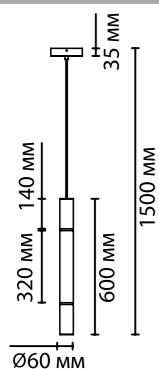

6674

арматура
покрытие
плафон
ламп в комплекте

металл
латунь, темная брошированная латунь
алебастр
есть 3000/4000K, переключатель цветовой температуры

6674/15L
1 x LED x 15W, 680 lm
крепеж: планка