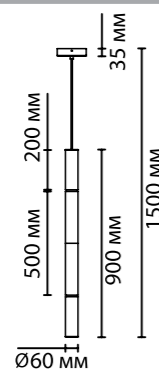

6674/20L
1 x LED x 20W, 900 lm
крепеж: планка

**6672/12WL,
6673/12WL**
1 x LED x 12W, 540 lm
крепеж: планка

**6674/12WL,
6675/12WL**
1 x LED x 12W, 540 lm
крепеж: планка

ODEON LIGHT

L-VISION COLLECTION

6672/12WL