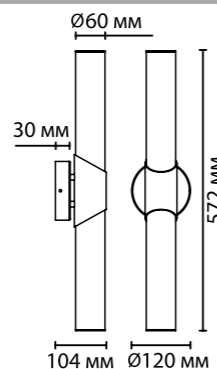

6674/20L
1 x LED x 20W, 900 lm
крепеж: планка

**6672/12WL,
6673/12WL**
1 x LED x 12W, 540 lm
крепеж: планка

**6674/12WL,
6675/12WL**
1 x LED x 12W, 540 lm
крепеж: планка

ODEON LIGHT

L-VISION COLLECTION

6672/12WL