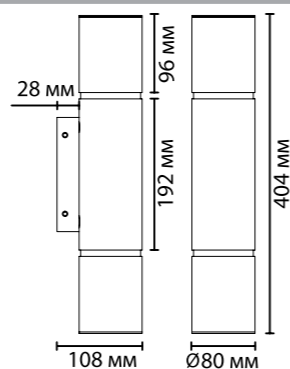

6674/20L
1 x LED x 20W, 900 lm
крепеж: планка

**6672/12WL,
6673/12WL**
1 x LED x 12W, 540 lm
крепеж: планка

**6674/12WL,
6675/12WL**
1 x LED x 12W, 540 lm
крепеж: планка

ODEON LIGHT

L-VISION COLLECTION

6672/12WL