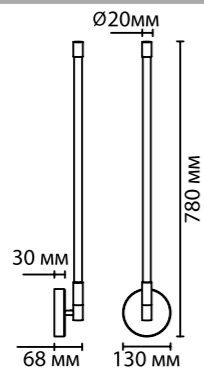

**4392/14WL,
4393/14WL**
1 × LED × 14W, 420 lm
крепеж: планка