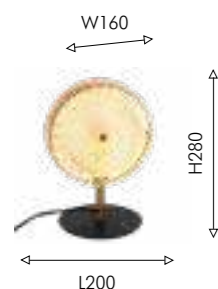

01 4488-2T

LED×8W, 550LM, 4000K, included metal, glass

● матовый черный

Favourite