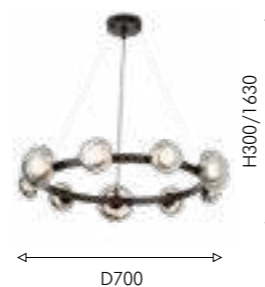

01 4517-9P

9xLEDx5W, 3600LM, 4000K, included metal, glass

Некоторые варианты использования универсальных креплений, подробнее на странице 360