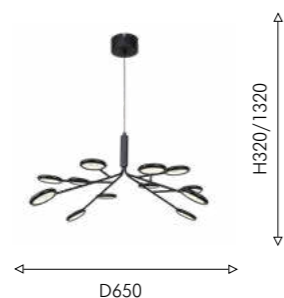

# MUGS

Modern

01

вариант крепления

01 4252-15P

15×LED×3W, 3825LM, 4000K, included metal, acrylic

02 4252-12P

12×LED×3W, 3060LM, 4000K, included metal, acrylic