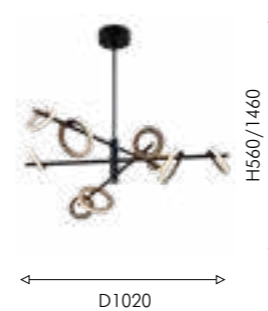

03 4322-9P

- ⊕ 3×LED×7W+
- ⊕ 6×LED×5W 4080LM, 4000K, included metal, acryl

● матовое золото

Jongleur