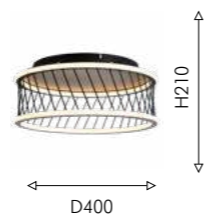

03 4436-2C

LED×40W, 4300LM, 3000–6000K, included, remote control metal, plastic

● матовый черный