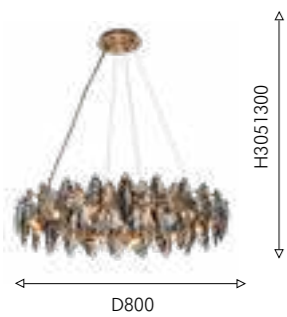

BIG  
SIZE

UNIVERSAL  
CANOPY

01

04 4303-2W

⊕ 2×E14×40W,  
excluded  
metal, crystal

01 4303-12P

⊕ 12×E14×40W,  
excluded  
metal, crystal

02 4303-8P