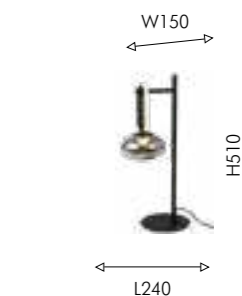

05 4284-1T

1xLEDx9W, 450LM, 4000K, included, switch metal, glass, acryl