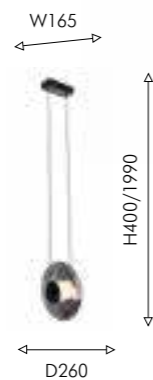

02 4373-1P

1xLEDx7W, 490LM, 4000K, >90CRI included metal, glass, acryl