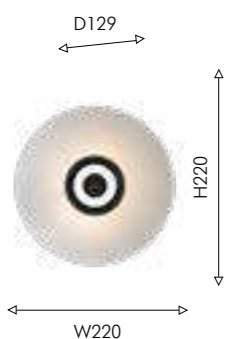

04

01 4287-1W
02 4288-1W

LED×9W, 550LM, 4000K, included metal, acryl