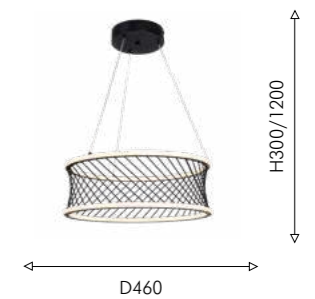

06 4436-2P

LED×40W, 4300LM, 3000–6000K, included, remote control metal, plastic