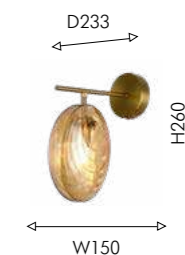

05 4251-3C

1×E14×60W, excluded metal, glass