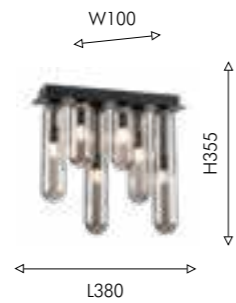

02 4454-6P

6xG9x28W,
excluded
metal, glass