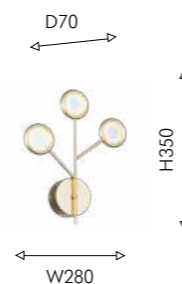

03

03 4253-3W

3×LED×3W, 765LM, 4000K, included metal, acrylic