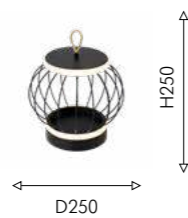

02 4435-2T

LED×12W, 1200LM, 3000–6000K, included metal, plastic