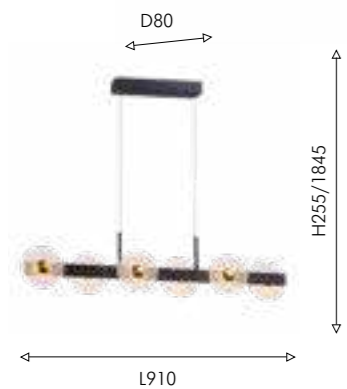

MINIMAL  
DESIGN

BIG  
SIZE

DECOR

01

01 4317-6P

6xLEDx5.3W, 1700LM,  
4000K, >90CRI  
included  
metal, acryl

● матовый черный

02 4317-3W