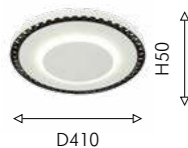

01 4432-1C

LED×24W, 2500LM, 4000K, included, on/off, metal, acrylic