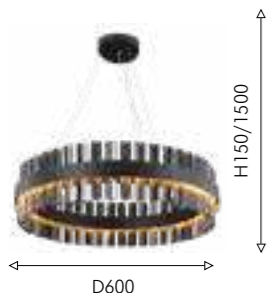

UNIVERSAL  
CANOPY

BIG  
SIZE

RIBBED

02

01

01 4262-6P  
02 4263-6P

6xLEDx4.5W, 2160LM,  
4000K, included  
metal, glass

● матовое золото