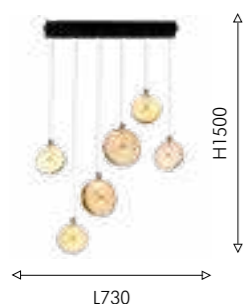

01

01 4488-6P

LED×36W, 2749LM, 4000K, included metal, glass

● матовый черный

Favourite

266

02

02 4488-3P