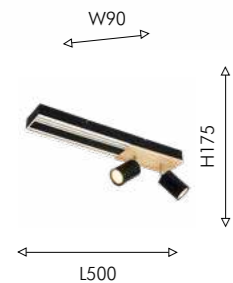

## Modern

01

03

05

06

07 4439-3C

07

LEDx40W, 4300LM, 3000-6000K, included, remote control metal, MDF, plastic