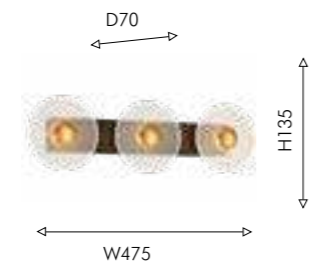

MINIMAL  
DESIGN

BIG  
SIZE

DECOR

01

01 4317-6P

6xLEDx5.3W, 1700LM,  
4000K, >90CRI  
included  
metal, acryl

● матовый черный

02 4317-3W