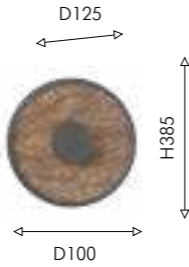

03 4445-1W  
04 4446-1W

1xLEDx20W, 230LM, 4000K, >80CRI, included metal, stone

05 4445-2W  
06 4446-2W

1xLEDx32W, 285LM, 4000K, >80CRI, included metal, stone

● матовый черный

● красный песчаник

● зелёный песчаник