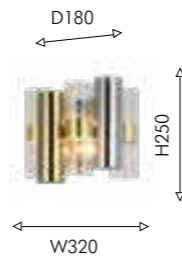

03 4477-2W

2×E14×60W,
excluded
metal, glass