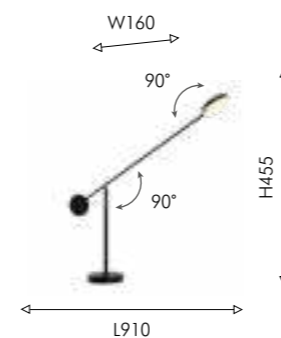

03 4572-1T

1xLEDx7W, 560LM, 4000K, included, switch metal, plastic