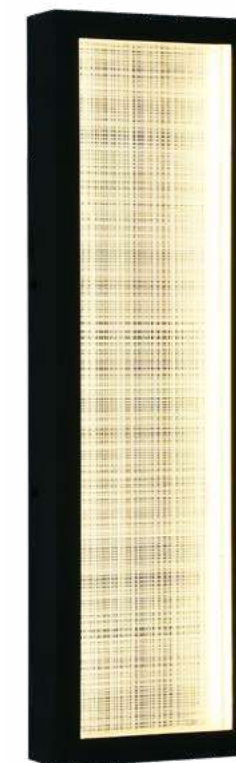

DECOR

IP54

01

01 4298-1W

LED×12W, 180LM,  
4000K, IP54, included  
metal, glass

● черный

Cyclone

02