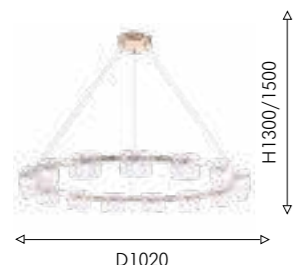

DECOR

BIG SIZE

UNIVERSAL CANOPY

01

04 4248-8P

8×LED×5.25W, 600LM, 4000K, included metal, glass, acryl

01 4248-15P

15×LED×4.6W, 1800LM, 4000K, included metal, glass, acryl