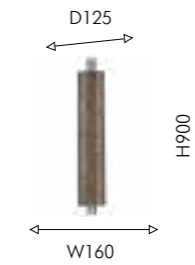

01

ON

02

OFF

03

04

01 4441-1W  
02 4442-1W

Ⓢ 1×LED×30W, 230LM, 4000K, >80CRI, included metal, stone