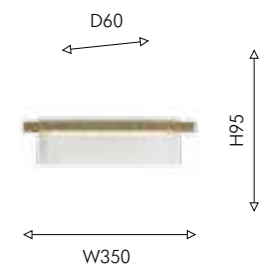

01

02

Modern

01 4518-6P

⊙ 6×LED×5W, 2400LM, 4000K, included metal, acryl, glass

02 4518-1W

⊙ 1×LED×5W, 400LM, 4000K, included metal, acryl, glass

Favourite