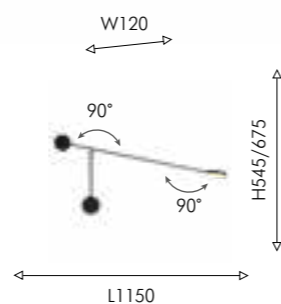

BIG SIZE

SWITCH

ROTATION

01

02

Modern

01 4572-3C

3xLEDx7W, 1600LM, 4000K, included metal, plastic