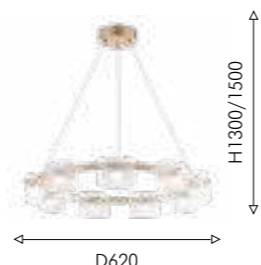

03 4248-9P

9×LED×5.5W, 1440LM, 4000K, included metal, glass, acryl

гальваническое золото

прозрачное стекло

белый акрил