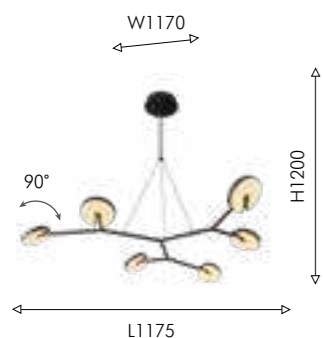

BIG  
SIZE

ROTATION

IP20

01

03

02

01 4401-6P

6xLEDx12W, 6300LM,  
3000K, IP20,  
included, Epistar  
metal, acryl