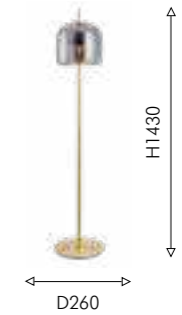

04 4234-1F

LED×21W, 1000LM, 4000K, >80CRI included
metal, glass, acryl

Collection