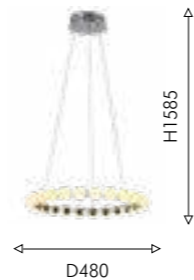

01

04

Modern

01 4589-10P  
02 4590-10P

LED×48W, 3800LM, 4000K, dimmable, included metal, plastic

Favourite

160

03 4589-5P  
04 4590-5P