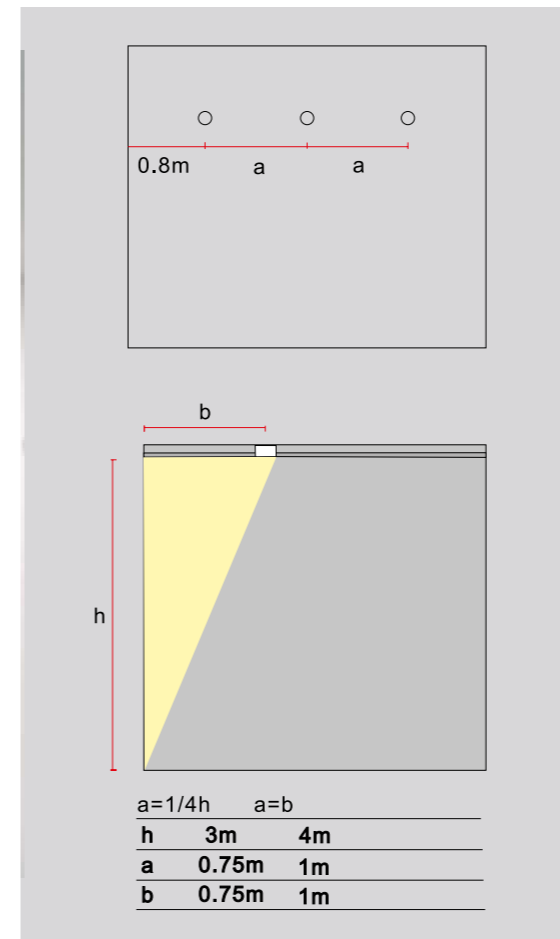

Techno-led