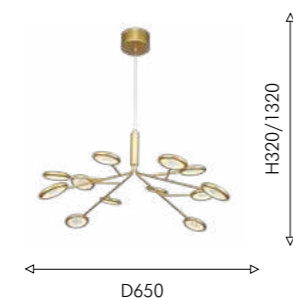

02 4253-12P

12×LED×3W, 3060LM, 4000K, included metal, acrylic

вариант крепления