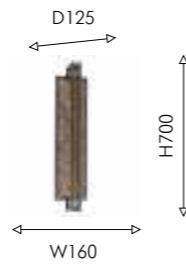

01

ON

02

OFF

03

04

01 4441-1W  
02 4442-1W

Ⓢ 1×LED×30W, 230LM, 4000K, >80CRI, included metal, stone