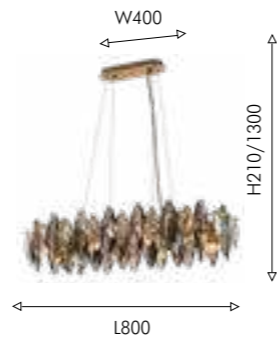

03 4303-8PC

⊕ 8×E14×40W,
excluded
metal, crystal

● хрусталь дымчато-серого цвета

○ прозрачный хрусталь

● бронза

Favourite

254

2024

Icicle

255

Collection