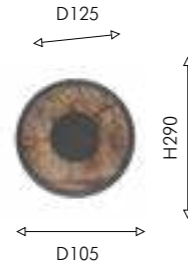

03 4445-1W
04 4446-1W

1xLEDx20W, 230LM, 4000K, >80CRI, included metal, stone