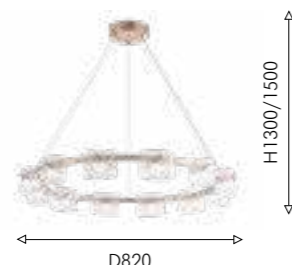

DECOR

BIG SIZE

UNIVERSAL CANOPY

01

04 4248-8P

8×LED×5.25W, 600LM, 4000K, included metal, glass, acryl

01 4248-15P

15×LED×4.6W, 1800LM, 4000K, included metal, glass, acryl