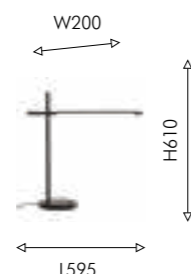

01 4519-1T

LED×10W, 800LM, 4000K, included metal

02