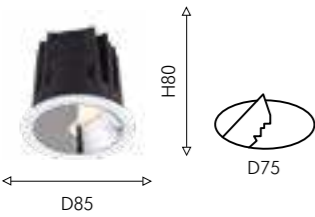

IP20

01

02

03

04

01	4427-1C	LED×10W, included	1800LM	3000K	LUMILUS, PHILLIPS	>90CRI	IP20	metal
02	4429-1C	LED×10W, included	1800LM	4000K	LUMILUS, PHILLIPS	>90CRI	IP20	metal

03	4428-1C	LED×20W, included	3600LM	3000K	LUMILUS, PHILLIPS	>90CRI	IP20	metal
04	4430-1C	LED×20W, included	3600LM	4000K	LUMILUS, PHILLIPS	>90CRI	IP20	metal