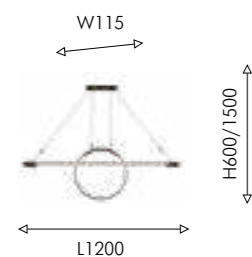

SPILLET

Светильники Spillet дают возможность изменять высоту светового источника благодаря встроенному лифтовому механизму. Spillet обеспечивает возможность менять высоту внешнего плафона с помощью процесса подъема и опускания центральных элементов — шара или кольца. Этот инновационный механизм позволяет вам регулировать освещение в соответствии с вашим настроением и потребностями.

01