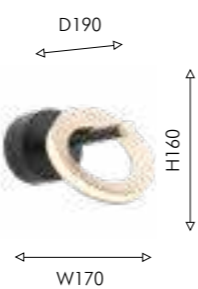

01

02

01 4322-6P

- ⊕ 3×LED×7W+
- ⊕ 3×LED×5W, 2880LM, 4000K, included metal, acryl

● черный

Favourite

120

02 4322-1W