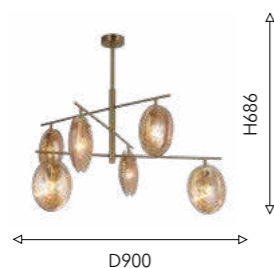

02 4485-6C

6×E14×60W, excluded metal, glass