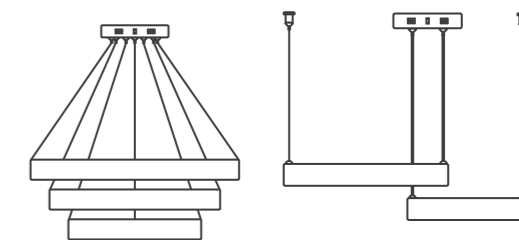

Некоторые варианты использования универсальных креплений, подробнее на странице 360