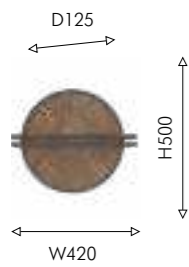

01 4443-1W
02 4444-1W

1xLEDx20W, 125LM, 4000K, >80CRI, included metal, stone