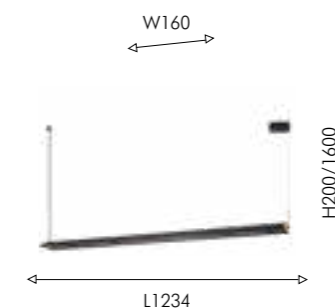

01

01 4398-18P

LED×40W, 3500LM, 3000–6500K, IP20, included metal

● матовый черный

Favourite

02 4398-12P

LED×30W, 2625LM, 3000–6500K, IP20, included metal

● латунь