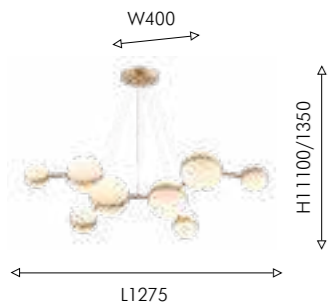

ASTERISMO

Коллекция Asterismo впечатляет своим дизайном: выдвнутые стеклянные сферы объединены в порядке, напоминающем систему планет. Дизайн и система креплений на струнах создают эффект легкости и воздушности, придавая интерьеру шарм и мистическую атмосферу. Стеклянные сферы выполнены из двух половинок, соединенных металлическим обручем. Внутри каждой стеклянной сферы размещен LED-модуль, который обеспечивает равномерное освещение через опаловое стекло.

01

01 4448-8P

8xLEDx7.5W, 5505LM, 4000K, >80CRI, included metal, glass