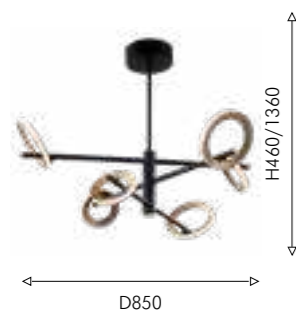

01

02

01 4322-6P

- ⊕ 3×LED×7W+
- ⊕ 3×LED×5W, 2880LM, 4000K, included metal, acryl

● черный

Favourite

120

02 4322-1W