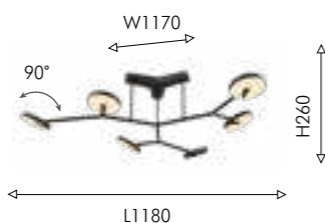

02 4401-6C

6xLEDx12W, 6300LM,
3000K, IP20,
included, Epistar
metal, acryl