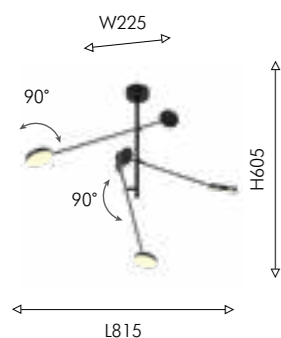

BIG SIZE

SWITCH

ROTATION

01

02

Modern

01 4572-3C

3xLEDx7W, 1600LM, 4000K, included metal, plastic