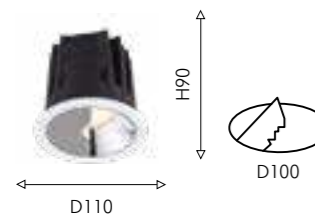

IP20

01

02

03

04

01	4427-1C	LED×10W, included	1800LM	3000K	LUMILUS, PHILLIPS	>90CRI	IP20	metal
02	4429-1C	LED×10W, included	1800LM	4000K	LUMILUS, PHILLIPS	>90CRI	IP20	metal

03	4428-1C	LED×20W, included	3600LM	3000K	LUMILUS, PHILLIPS	>90CRI	IP20	metal
04	4430-1C	LED×20W, included	3600LM	4000K	LUMILUS, PHILLIPS	>90CRI	IP20	metal