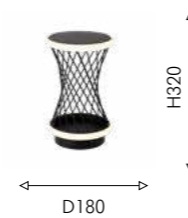

04 4436-2T

LED×12W, 1200LM, 3000–6000K, included metal, plastic