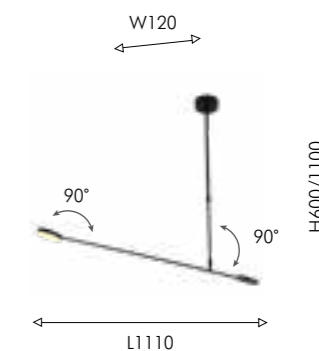

04 4572-1C

1xLEDx7W, 560LM, 4000K, included metal, plastic

● матовый черный

○ белый акрил