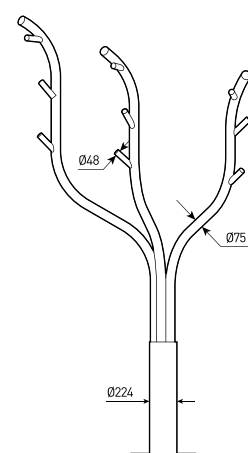

OUTDOOR LIGHTING

AXON | OUTDOOR DECORATIVE LAMP
FOR PUBLIC AND PRIVATE SPACES

view

Outdoor decorative lamp
for public and private spaces

Housing:	Steel, 2-5mm
Housing color:	Black, Grey, RAL
IES protection classes:	Class I (SELV)
Control system:	On/Off
Ingress Protection Rating, IP:	IP65
Operating temperature:	-40°C ~ +50°C
Weight:	250kg