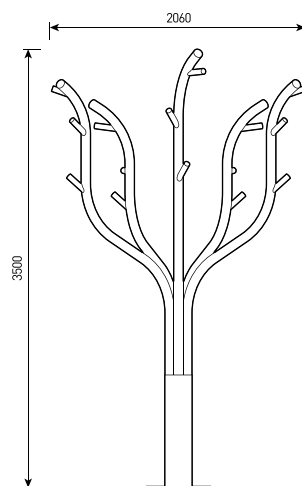

OUTDOOR LIGHTING

AXON | OUTDOOR DECORATIVE LAMP
FOR PUBLIC AND PRIVATE SPACES

view

Outdoor decorative lamp
for public and private spaces

Housing:	Steel, 2-5mm
Housing color:	Black, Grey, RAL
IES protection classes:	Class I (SELV)
Control system:	On/Off
Ingress Protection Rating, IP:	IP65
Operating temperature:	-40°C ~ +50°C
Weight:	250kg