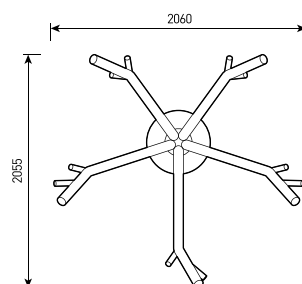

OUTDOOR LIGHTING

AXON | OUTDOOR DECORATIVE LAMP
FOR PUBLIC AND PRIVATE SPACES

view

Outdoor decorative lamp
for public and private spaces

Housing:	Steel, 2-5mm
Housing color:	Black, Grey, RAL
IES protection classes:	Class I (SELV)
Control system:	On/Off
Ingress Protection Rating, IP:	IP65
Operating temperature:	-40°C ~ +50°C
Weight:	250kg