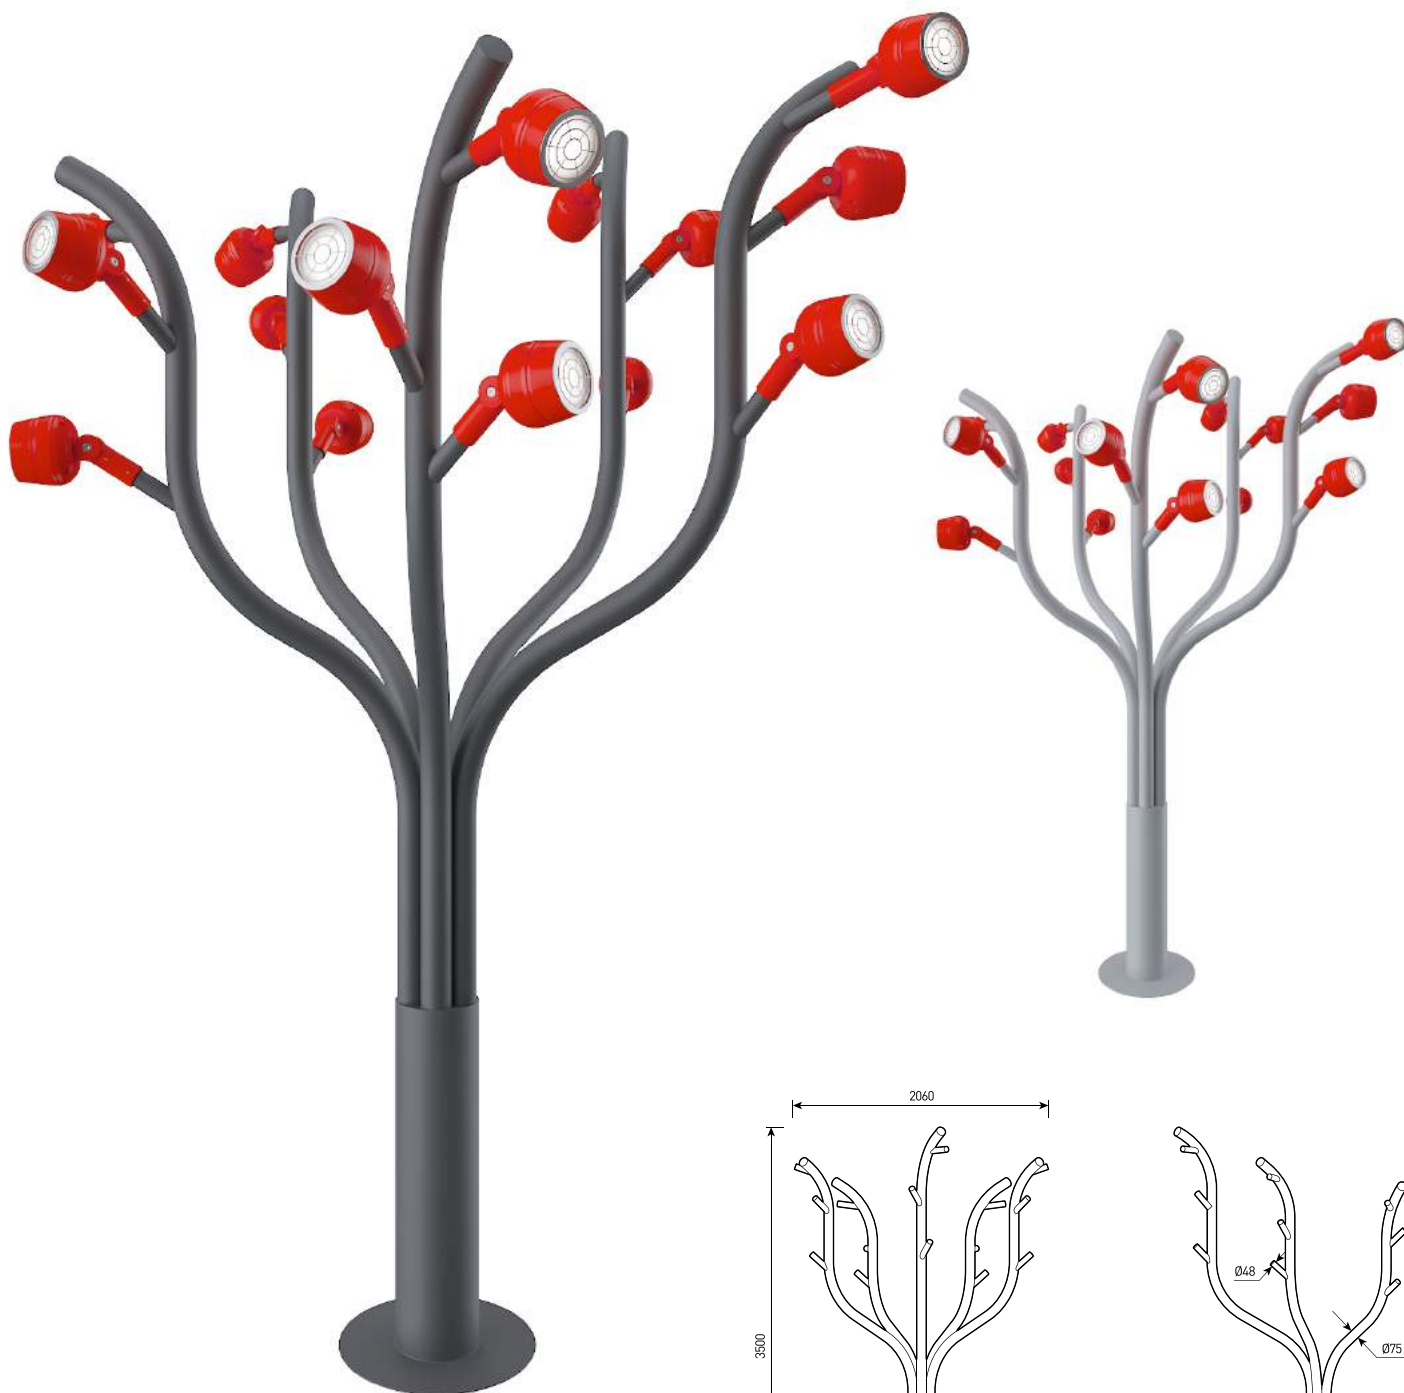

OUTDOOR LIGHTING

AXON | OUTDOOR DECORATIVE LAMP
FOR PUBLIC AND PRIVATE SPACES

view

Outdoor decorative lamp
for public and private spaces

Housing:	Steel, 2-5mm
Housing color:	Black, Grey, RAL
IES protection classes:	Class I (SELV)
Control system:	On/Off
Ingress Protection Rating, IP:	IP65
Operating temperature:	-40°C ~ +50°C
Weight:	250kg